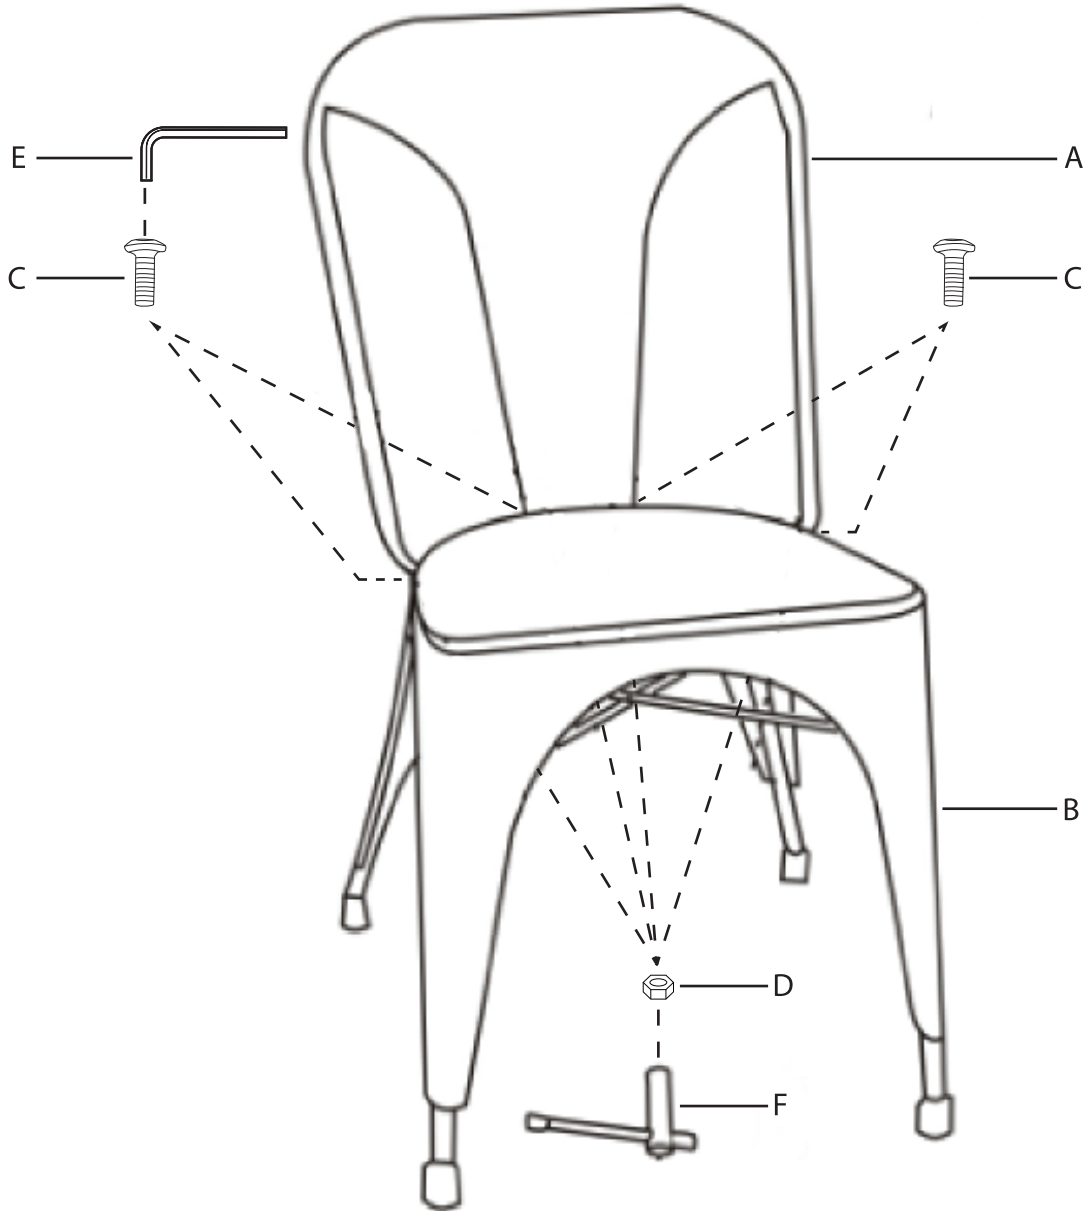

# Austin Dining Chair

Part # DC-TW-AU XX

19-0430

**PARTS**

**1**

Do not over tighten.  
 Do not use power tools to assemble.